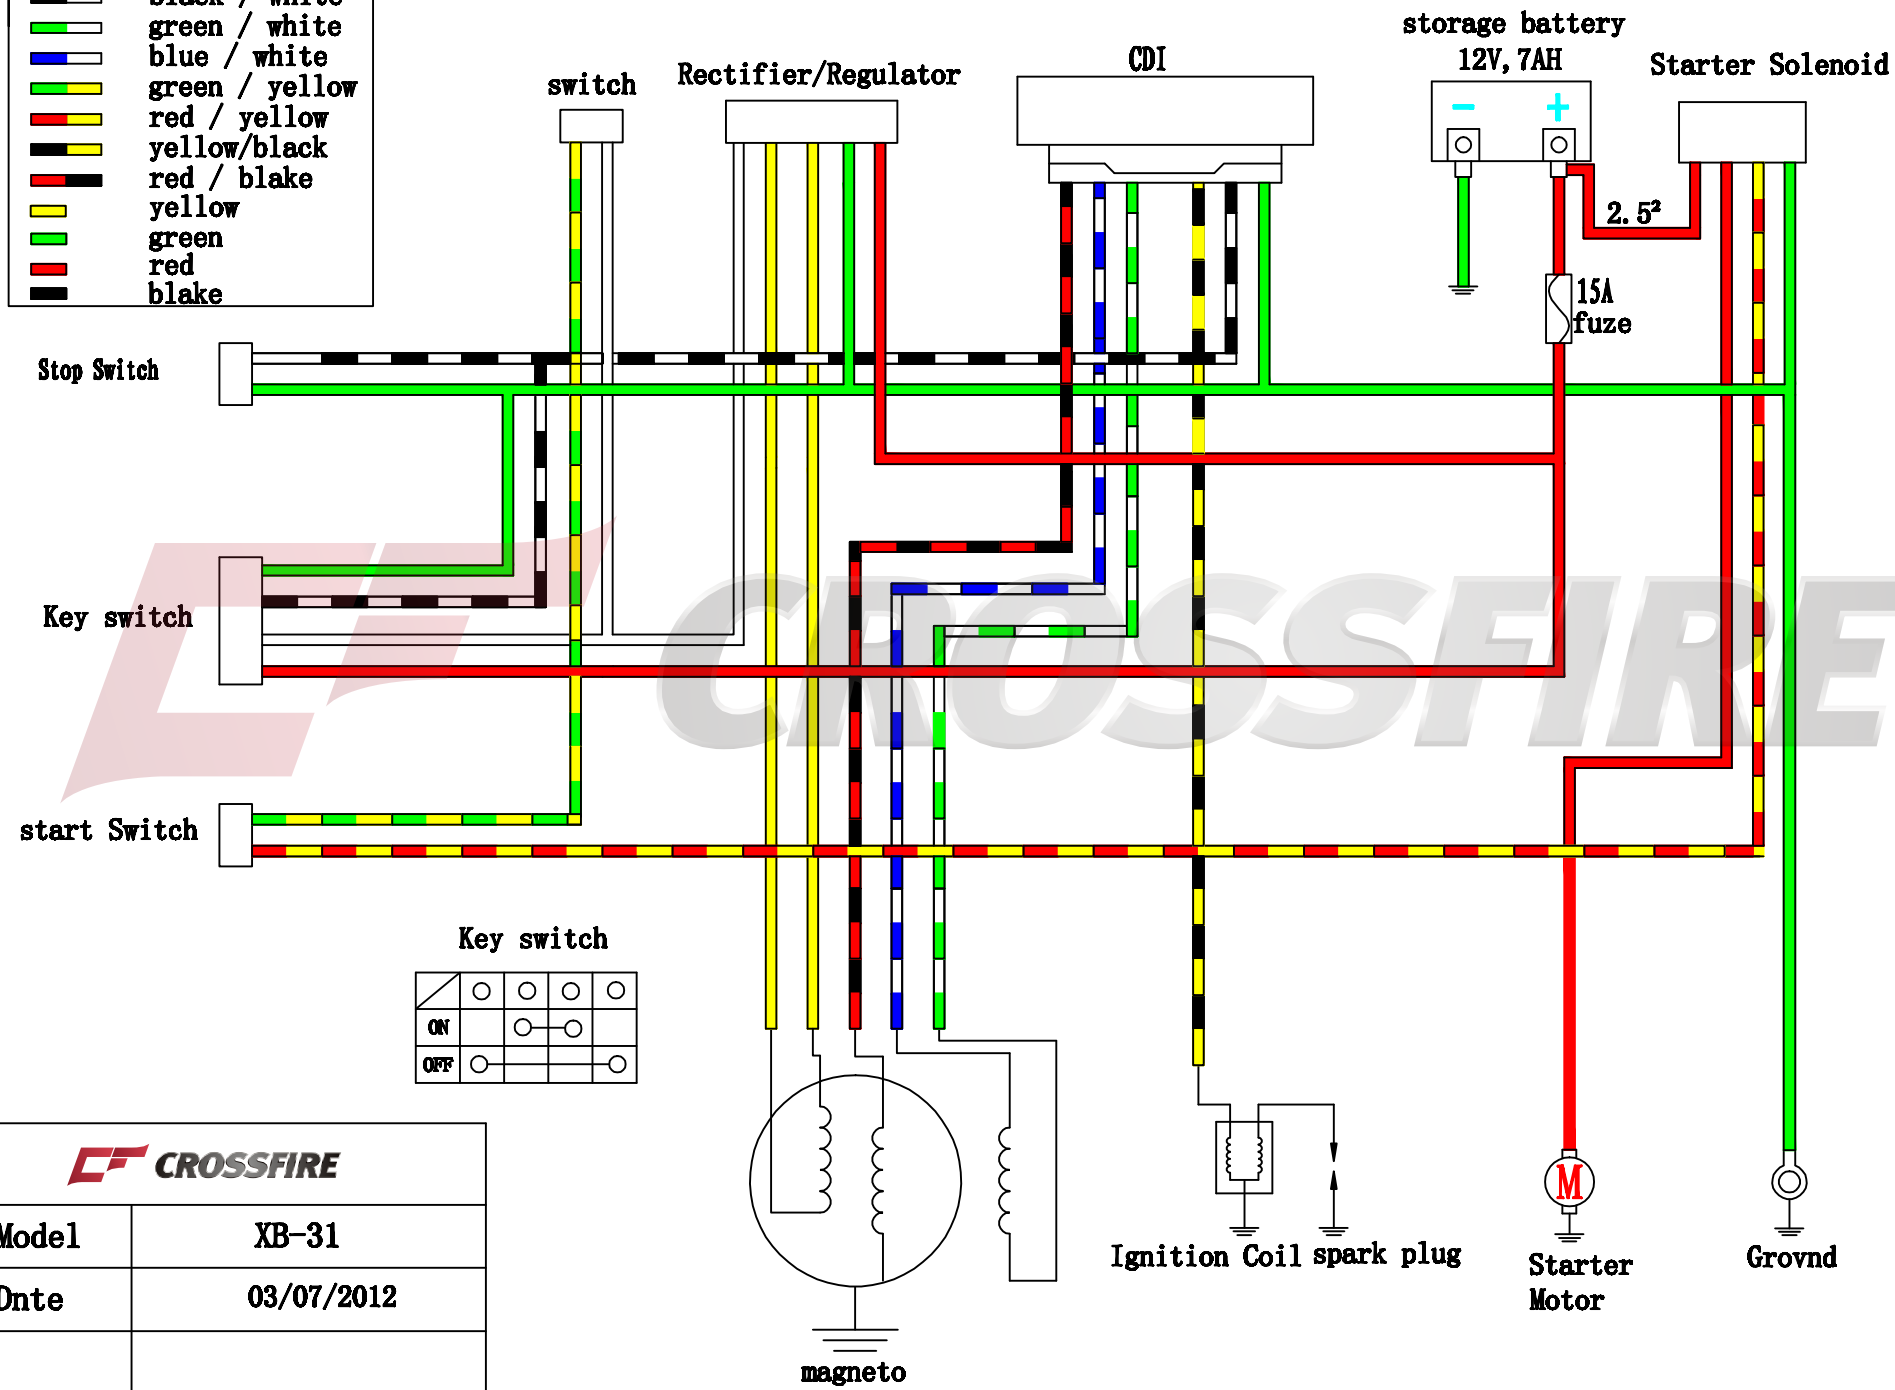

- cutline**
-  black / white
 -  green / white
 -  blue / white
 -  green / yellow
 -  red / yellow
 -  yellow / black
 -  red / black
 -  yellow
 -  green
 -  red
 -  black

Key switch

	○	○	○	○
ON		○	○	
OFF	○			○

	
Model	XB-31
Dnte	03/07/2012